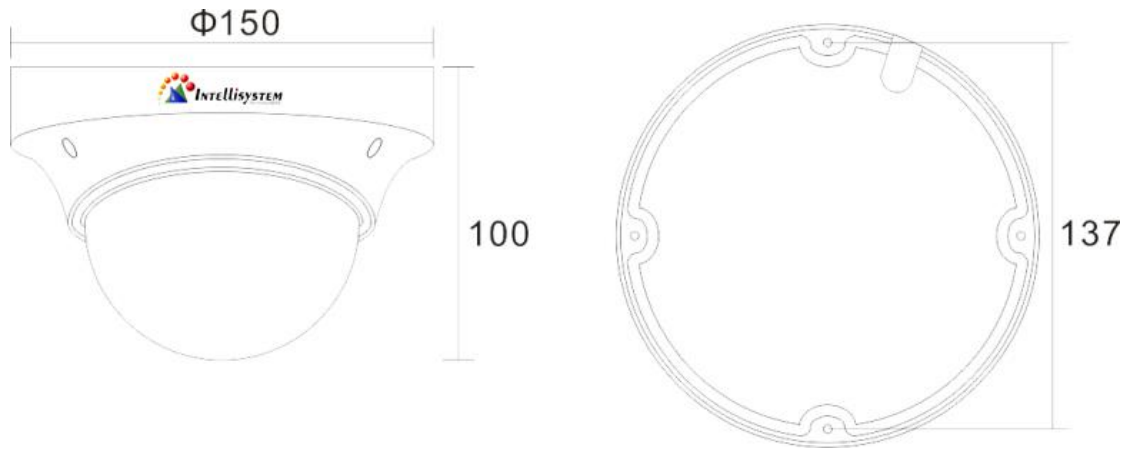

SPECIFICATIONS

Model	Model No.		IT-9657MG-HD-5MP	IT-9657AG-HD-5MP	
		Type		5 Megapixel HD Network Ultra Starlight Vandal Proof Outdoor Dome Camera	
Camera	Sensor		1/1.8" Scan CMOS		
	Resolution	Main Stream	2592*1944, 1-25(30)FPS;2560*1920, 1-25(30)FPS; 2048*1536, 1-25(30)FPS; 1920*1080, 1-25(30)FPS		
		Sub Stream	704*576, 1-25(30)FPS; 640*480, 1-25(30)FPS		
	Min. Illumination		Color 0.005Lux@F1.2; B/W 0.0005Lux@F1.2		
	S/N Ratio		≥52db		
	WDR		≥120db		
	Electronic Shutter		1~ 1/10000 sec.		
	Lens		3.6-10mm 6MP Manual Zoom Lens	3.6-10mm 6MP Motorized Focus	
	Day & Night		IR Cut Optical Filter		
Audio/ Video Setting	Video Compression		H.265/H.264/M-JPEG, Support Multiple Code Stream		
	Code Stream		32Kbps-16Mbps, Support CBR/VBR		
	Video Adjustment		Brightness/ Contrast / Chroma/ Saturation/ Sharpness / GAMMA		
	Intelligent Features		Intelligent Code Stream, Video Mask, Out-of-focus Detection, Intelligent Switch Control		
	Image Flip		Horizontal, Vertical, Horizontal & Vertical		
	Motion Detection		Support		
	Privacy Mask		Support		
	3D DNR		High/Medium/Low		
	OSD Setting		Support Channel Name, Date Time, Code Stream Overlay		
Network	Interface		10/100 M Ethernet (RJ-45)		
	Protocol		TCP/IP, UDP, RTP, RTSP, RTCP, HTTP, DNS, DDNS, DHCP, FTP, NTP, PPPOE, SMTP,		
	ONVIF		Onvif 2.4		
	Access Control		Administer and Common User		
	Web Browser		IE 6.0 and Above		
	Max. User Number		≤10		
Interfaces	CVBS/BNC		Support		
	Audio I/O		Support		
	Alarm I/O		Support		
	RS485		Support		
	TF Card		Support		
	Mobile Surveillance		Support		
General	IP Grade		IP66		
	IK Grade		IK10		
	Working Conditions		-20°C ~ 60°C; 10% to 90% (Non-Condensing)		
	Power Supply		POE/DC12V/AC24V ±10%		
	Dimensions (mm)		150(Φ)x100(H)mm		
Weight (with Package)		980g			

DIMENSIONS (Unit : mm)

For Financial, Prison, Supermarket, Telecom, Government, School, Airport, Factory, Hotel and Other Indoor /Outdoor Places.