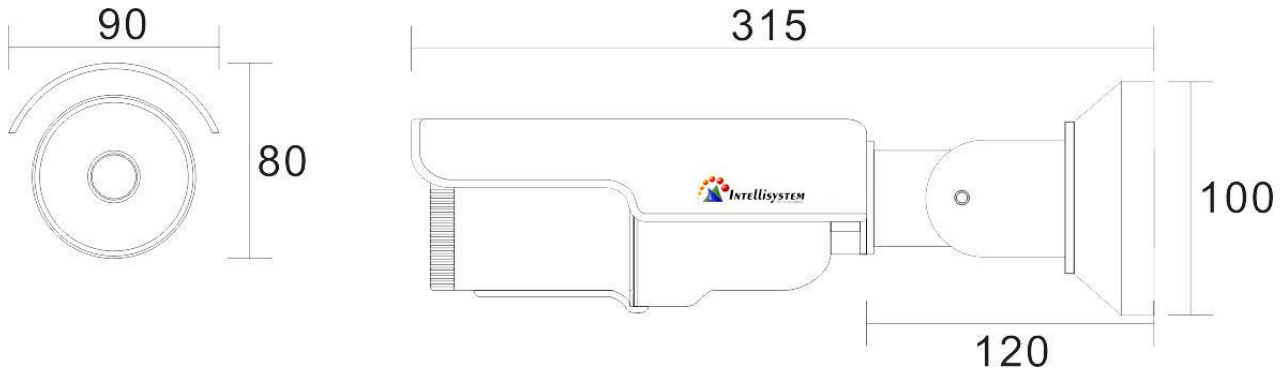

SPECIFICATIONS

Model	Model No.	IT-9647MIG30-HD-5MP	IT-9647AIG30-HD-5MP
	Type	5.0 Megapixel HD Network Ultra Starlight IR 30M Bullet Camera	
Camera	Sensor	1/1.8" Scan CMOS	
	Resolution	Main	2592*1944, 1-25(30)FPS; 2560*1536, 1-25(30)FPS; 2560*1920, 1-25(30)FPS;
		Sub Stream	704*576, 1-25(30)FPS; 640*480, 1-25(30)FPS
	Min. Illumination	Color 0.005Lux@F1.2; B/W 0Lux@F1.2 (IR ON)	
	IR Distance	IR 30M, 42pcs IR LED	
	S/N Ratio	≥52db	
	WDR	≥120db	
	Electronic Shutter	1~ 1/10000 sec.	
	Lens	3.6-10mm 6MP Manual Zoom Lens (HD IR Lens)	3.6-10mm 6MP HD IR Motorized Focus Lens
Day & Night	IR Cut Optical Filter		
Audio/ Video Setting	Video Compression	H.265/H.264/M-JPEG, Support Multiple Code Stream	
	Code Stream	32Kbps-16Mbps, Support CBR/VBR	
	Video Adjustment	Brightness/ Contrast / Chroma/ Saturation/ Sharpness / GAMMA	
	Intelligent Features	Intelligent Code Stream, Video Mask, Out-of-focus Detection, Intelligent Switch Control	
	Image Flip	Horizontal, Vertical, Horizontal & Vertical	
	Motion Detection	Support	
	Privacy Mask	Support	
	3D DNR	High/Medium/Low	
Network	OSD Setting	Support Channel Name, Date Time, Code Stream Overlay	
	Interface	10/100 M Ethernet (RJ-45)	
	Protocol	TCP/IP, UDP, RTP, RTSP, RTCP, HTTP, DNS, DDNS, DHCP, FTP, NTP, PPPOE, SMTP, UPNP	
	ONVIF	Onvif 2.4	
	Access Control	Administer and Common User	
	Web Browser	IE 6.0 and Above	
Interface	Max. User Number	≤10	
	CVBS/BNC	Support	
	Audio I/O	Support	
	Alarm I/O	Support	
	RS485	Support	
General	Mobile Surveillance	Support	
	IP Grade	IP66	
	Working Conditions	-20°C ~ 60°C; 10% to 90%, (Non-Condensing)	
	Power Supply	POE/DC12V/AC24V ±10%	
	Dimensions (mm)	315(L) x90(W)x100(H)mm	
	Weight (with package)	840g	

DIMENSIONS (Unit : mm)

For Financial, Prison, Supermarket, Telecom, Government, School, Airport, Factory, Hotel and Other Indoor /Outdoor Places.