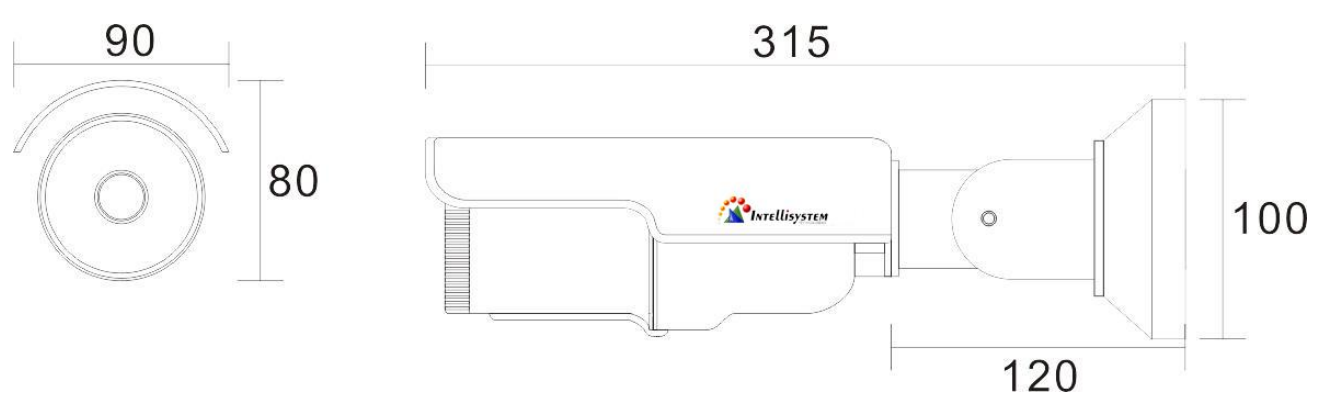

SPECIFICATIONS

Model	Model No.		IT-9646MIG30-HD-3MP	IT-9646AIG30-HD-3MP	
		Type		3 Megapixel HD Network Starlight Low Illumination IR Bullet Camera	
Camera	Sensor		1/2.8"Progress Scan CMOS		
	Resolution	Main Stream	2048*1536, 1-25(30)FPS; 1920*1080, 1-25(30)FPS; 1280*720, 1-25(30)FPS		
		Sub Stream	704*576, 1-25(30)FPS; 640*480, 1-25(30)FPS		
	Min. Illumination		Color 0.001Lux@F1.2; B/W 0Lux@F1.2 (IR ON)		
	IR Distance		30M, 42pcs IR LED		
	S/N Ratio		≥52db		
	WDR		≥120db		
	Electronic Shutter		1~ 1/10000 sec, Automatic		
	Lens		2.8-12mm Manual Zoom (HD IR Lens)	2.8-12mm HD IR Motorized Focus Lens	
	Day & Night		IR Cut Optical Filter		
Audio/Video Setting	Video Compression		H.265/ H.264/ M-JPEG, Support Multiple Code Stream		
	Code Stream		32Kbps-16Mbps, Support CBR/VBR		
	Video Adjustment		Brightness/ Contrast / Chroma/ Saturation/ Sharpness / GAMMA		
	Intelligent Features		Intelligent Code Stream, Video Mask, Out-of-focus Detection, Intelligent Switch Control		
	Image Flip		Horizontal, Vertical, Horizontal & Vertical		
	Motion Detection		Support		
	Privacy Mask		Support		
	3D DNR		High/Medium/Low		
	OSD Setting		Support Channel Name, Date Time, Code Stream Overlay		
Network	Interface		10/100 M Ethernet (RJ-45)		
	Protocol		TCP/IP, UDP, RTP, RTSP, RTCP, HTTP, DNS, DDNS, DHCP, FTP, NTP, PPPOE, SMTP, UPNP		
	ONVIF		Onvif 2.4		
	Access Control		Administer and Common User		
	Web Browser		IE 6.0 and Above		
	Max. User Number		≤10		
Interfaces	CVBS/BNC		Support		
	Audio I/O		Support		
	Alarm I/O		Support		
	RS485		Support		
	Mobile Surveillance		Support		
General	IP Grade		IP 66		
	Working Conditions		-20°C ~ 60°C; 10% to 90% (Non-Condensing)		
	Power Supply		DC12V/AC24V/POE		
	Dimensions (mm)		315(L) x90(W)x100(H)mm		
	Weight (with package)		840g		

DIMENSIONS (Unit : mm)

For Financial, Prison, Supermarket, Telecom, Government, School, Airport, Factory, Hotel and Other Indoor /Outdoor Places.