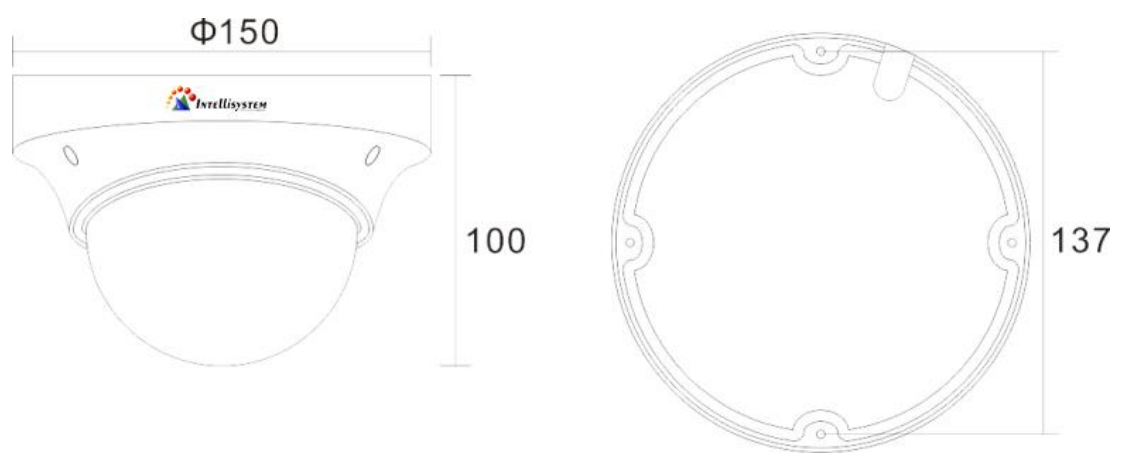

SPECIFICATIONS

Model	Model No.		IT-1255MG-HD-2MP	IT-1255MIG-HD-2MP
	Type		2 Megapixel HD Network Vandal Proof Outdoor Dome Camera	2 Megapixel HD Network IR Vandal Proof Outdoor Dome Camera
Camera	Sensor		1/2.8" Progress Scan CMOS	
	Resolution	Main Stream	1920*1080, 1-25(30)FPS;1280*720, 1-25(30)FPS	
		Sub Stream	704*576, 1-25(30)FPS; 640*480, 1-25(30)FPS	
	Min. Illumination		Color 0.05Lux@F1.2; B/W 0.005LUX@F1.2	Color 0.05Lux@F1.2; B/W 0 LUX (IR ON)
	IR Distance		////////////////////	30M
	S/N Ratio		≥52db	
	WDR		≥120db	
	Electronic Shutter		1~ 1/10000 sec. Auto	
Lens		2.8-12mm Manual Zoom Lens	2.8-12mm Manual Zoom Lens/24pcs IR LED	
Day & Night		IR Cut Optical Filter		
Audio/Video Setting	Video Compression		H.265/H.264 (Baseline, Main Profile)/M-JPEG, Support Multiple Code Stream	
	Code Stream		32Kbps-16Mbps, Support CBR/VBR	
	Video Adjustment		Brightness/ Contrast / Chroma/ Saturation/ Sharpness / GAMMA	
	Intelligent Features		Intelligent Code Stream, Video Mask, Out-of-focus Detection, Intelligent Switch Control	
	Image Flip		Horizontal, Vertical, Horizontal & Vertical	
	Motion Detection		Support	
	Privacy Mask		Support	
	3D DNR		High/Medium/Low	
OSD Setting		Support Channel Name, Date Time, Code Stream Overlay		
Network	Interface		10/100 M Ethernet (RJ-45)	
	Protocol		TCP/IP, UDP, RTP, RTSP, RTCP, HTTP, DNS, DDNS, DHCP, FTP, NTP, PPPOE, SMTP, UPNP	
	ONVIF		Support	
	Access Control		Administer and Common User	
	Web Browser		IE 6.0 and Above	
	Max. User Number		≤10	
Interfaces	CVBS/BNC		Support	
	RS485		Support	
	Audio I/O		Support	
	Alarm I/O		Support	
	TF Card		Support	
	Mobile Surveillance		Support	
General	IP Grade		IP 66	
	IK Grade		IK 10	
	Working Conditions		-20°C ~ 60°C; 10% to 90% (Non-Condensing)	
	Power Supply		DC12V/AC24V/POE	
	Dimensions (mm)		150(Φ)x100(H)mm	
Weight (with package)		980g		

DIMENSIONS (Unit : mm)

For Financial, Prison, Supermarket, Telecom, Government, School, Airport, Factory, Hotel and Other Indoor/ Outdoor Places.