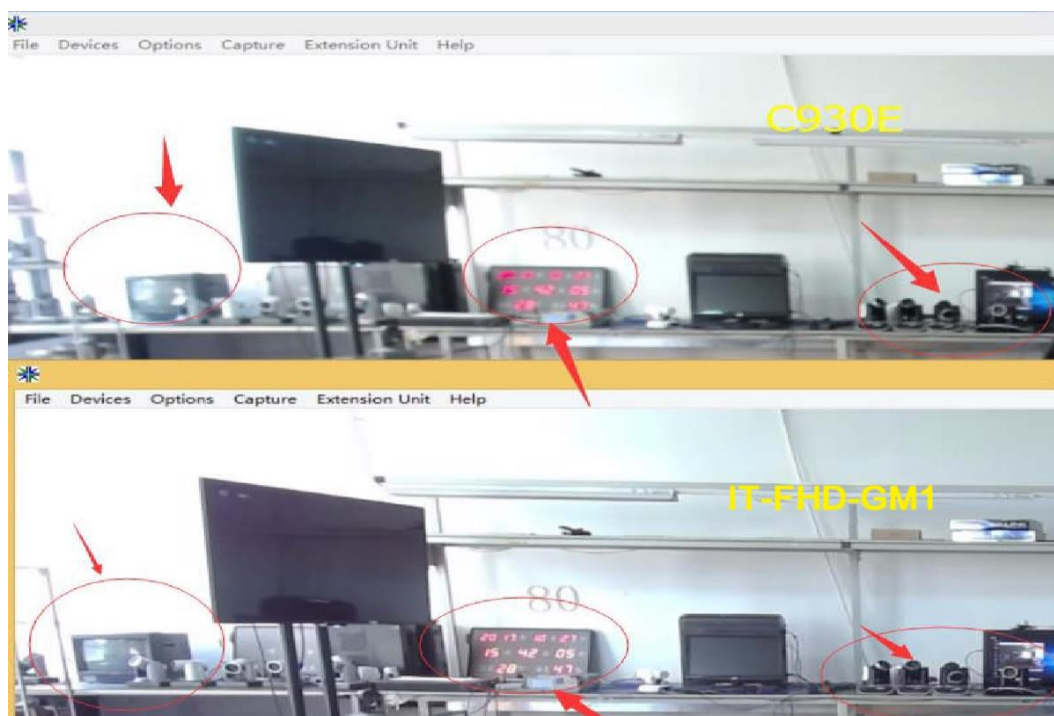

COMPARISON

Intellisystem IT-FHD-GM1 VS Logitech C930E

Part 1. Distortion

C930E Distortion is big, especially around the corner. IT-FHD-GM1 Very FEW distortion. IT-FHD-GM1 Wins!

Part 2. Clarity & Color Reducibility & Details Processing

IT-FHD-GM1 gives you Better Image Quality, No matter the object is close or far away. IT-FHD-GM1 Wins!

Tips: Zoom in the pictures to get better viewing.

Intellisystem Technologies S.r.l.

Via Augusto Murri, 1 - 96100 Siracusa - Phone +39 (0)931-1756256 / +39 (0)2-87167549 - Mobile (+39) 335 1880035