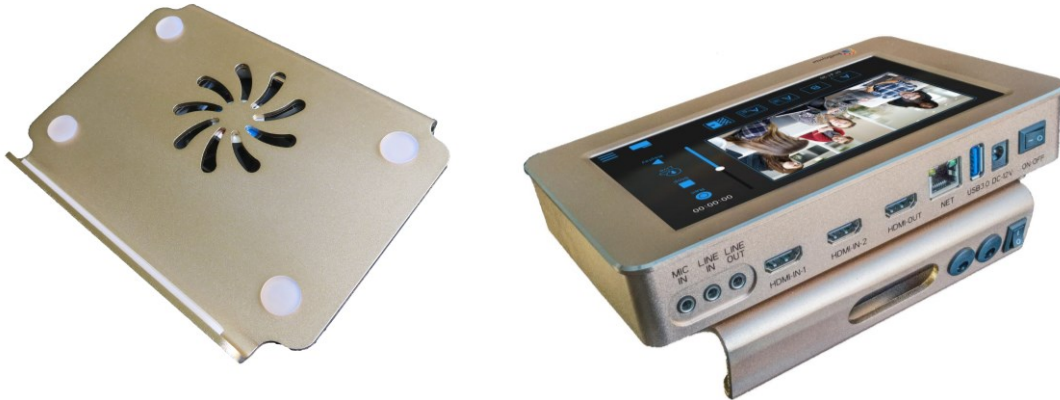

## 1.Product appearance characteristics

X2 Recording cassette base (with cooling fan)

<b>Audio</b>	Audio input	4 channels audio input (1x3.5mm headphone interface MIC-IN and 1x3.5mm headphone interface LINE-IN、2xHDMI support audio input)
	Audio output	2 channels audio output (1x HDMI support audio output; 1x3.5mm headphone monitor LINE-OUT interface)
	Audio coding	AAC
	Recording mode	Synchronous recording of sound and video
<b>Image processing and storage</b>	Video output format	MP4
	Video coding frame rate	1~30fps
	Video Bit Rate	64kbps ~ 20Mbps adjustable
	Audio bit rate	8~128KB adjustable
	Data storage	External 3.0 storage device and built in SSD
<b>Communication interface</b>	RJ45 network interface	802.3ab 1000Base-T gigabit network interfaces
	USB interface	Supports 1 USB3.0 interfaces (mouse /U disk)
<b>Function</b>	Directing function	Video preview / live picture surveillance / video switch / broadcast images of multi screen display / audio adjustment/ image segmentation / adjust the credits / special effects / subtitles, OSD information, logo angle etc
	Recording function	Real-time stream/synchronous recording/one-button open stream and video/local channel playback/built-in player can be played back in real time
	Software upgrade	Support network upgrade and RS232 serial port upgrade
	Storage mode	Support built-in solid state hard disk, external USB storage, NAS disk mapping; support USB video export; support SAMBA share download; support FTP download video, FTP upload video
	Live broadcast protocol	The standard RTMP protocol, supports RTSP real-time protocol flow, UDP multicast stream and TCP unicast stream
	Network protocol	Support TCP、UDP、RTMP、RTSP、RTP、NFS、FTP、DHCP protocol
<b>Environment</b>	Working voltage	DC 12V
	Working temperature (°C)	-10°C-85°C, the ambient temperature under good ventilation conditions
	Working humidity	Below 85%RH
	Equipment weight (KG)	1KG Gross weight
	Size (mm)	204mm*127mm*34mm