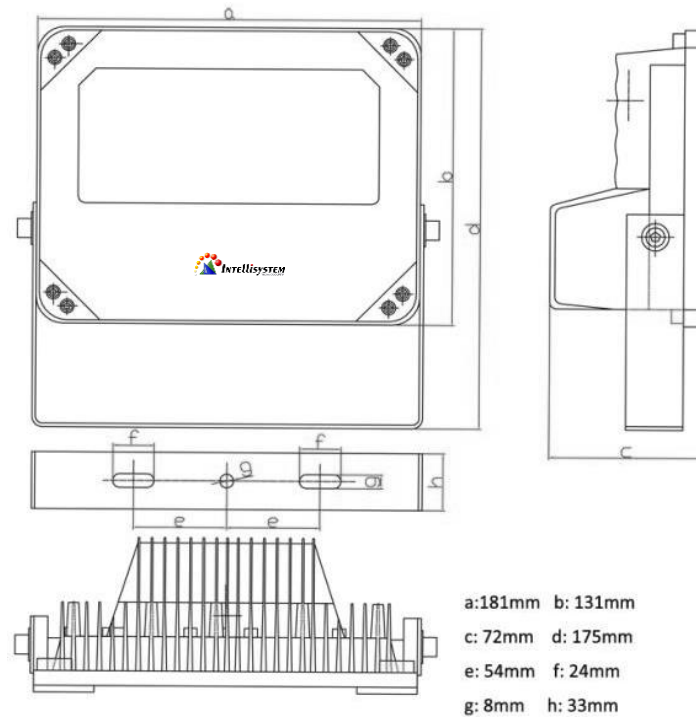

To achieve the distance needed, please pay attention to your camera specifications and lens before purchase. It is normal phenomenon that distance may vary due to different cameras and lens.

Mechanical Drawings