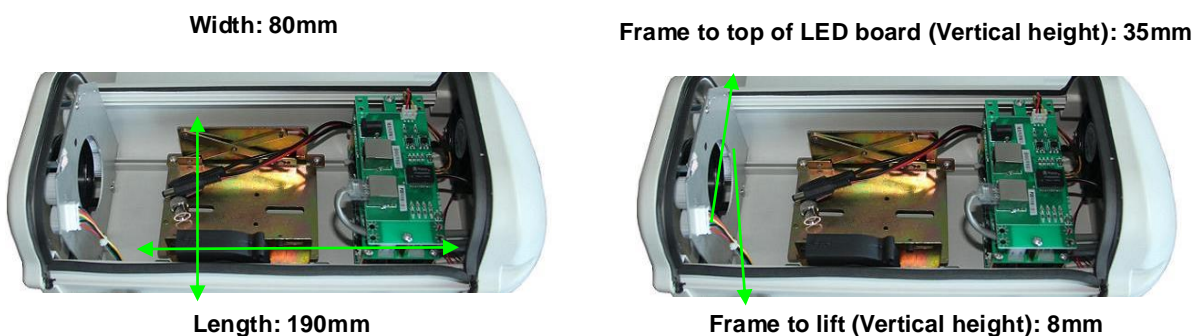

3. Dimensions of inside camera