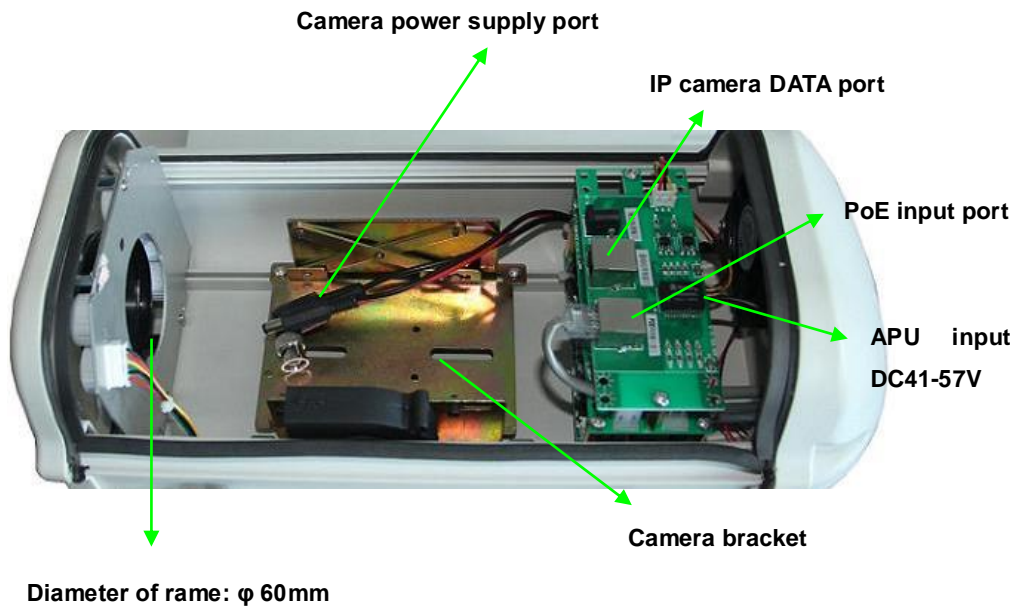

## Product Family

The IT-SD6POE-WL is part of the High-Power Camera Housing POE with built-in White Light Illuminator series that is the quality LED light source solution for night-time illumination, providing high-power light for CCTV and IP cameras to enhance night-time visual performance with colorful images.

### 2. Camera installation

- Put on the camera on the lift and tilt, adjust the height of camera and fix the screws.
- Connect the power cable of IP camera to Camera Power Supply Port, it's supplied with DC12V (Default) or AC24V or AC220V optional.
- Connect the DATA cable of IP camera to the DATA Port.
- Connect the PoE Input Port to PoE power supply.
- If the IP Camera has only one cable for both PoE/DATA, then connect it to another PoE power supply.
- APU Input DC41-57V is in case that no PoE power supply is available; power this housing with DC41-57V power can turn it on.