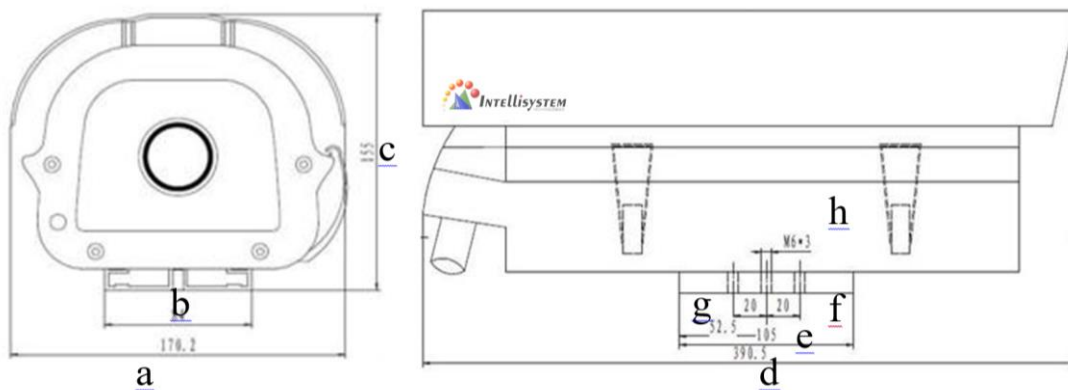

Models for Selection

Model	Beam angle	Viewing distance
IT-SD6POE-WL-15-W	15°	60m
IT-SD6POE-WL-30-W	30°	35m
IT-SD6POE-WL-45-W	45°	25m
IT-SD6POE-WL-60-W	60°	15m
IT-SD6POE-WL-90-W	90°	8m

*White light distance is tested by SONY 1/3" CCD Camera.

To achieve the distance needed, please pay attention to your camera specifications and lens before purchase. It is normal phenomenon that distance may vary due to different cameras and lens.

Mechanical Drawings