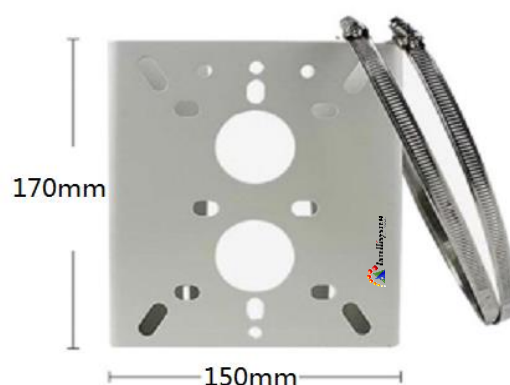

IT-PMB

Circular pole mount bracket for LED Illuminators.

- Multi-Hole Pole mount bracket for an easy installation and orientation of LED Illuminators.

Technical Specifications

Material: Iron

Application: Outdoor

Coating: Secondary painting anti-rust coating

Maximum loading: 12 kg

Color: Black or beige

Packing size: L170*W150*H60mm

Accessories: Steel ring x 2, Steel wire x 2

All products, product specifications and data are subject to change without notice.